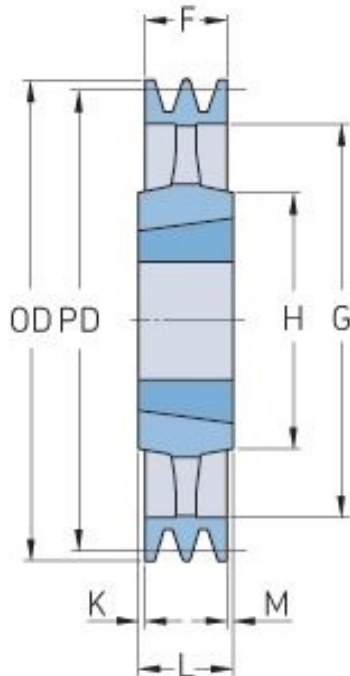

PHP 3SPB355TB

Pitch diameter (mm)	355
Outside diameter (mm)	362
Pulley type	4
Bushing no.	3020
Min. bore (mm)	25
Max. bore (mm)	75
F (mm)	63
G (mm)	312
K (mm)	6
L (mm)	51
M (mm)	6
H (mm)	150
Weight (kg)	17.7